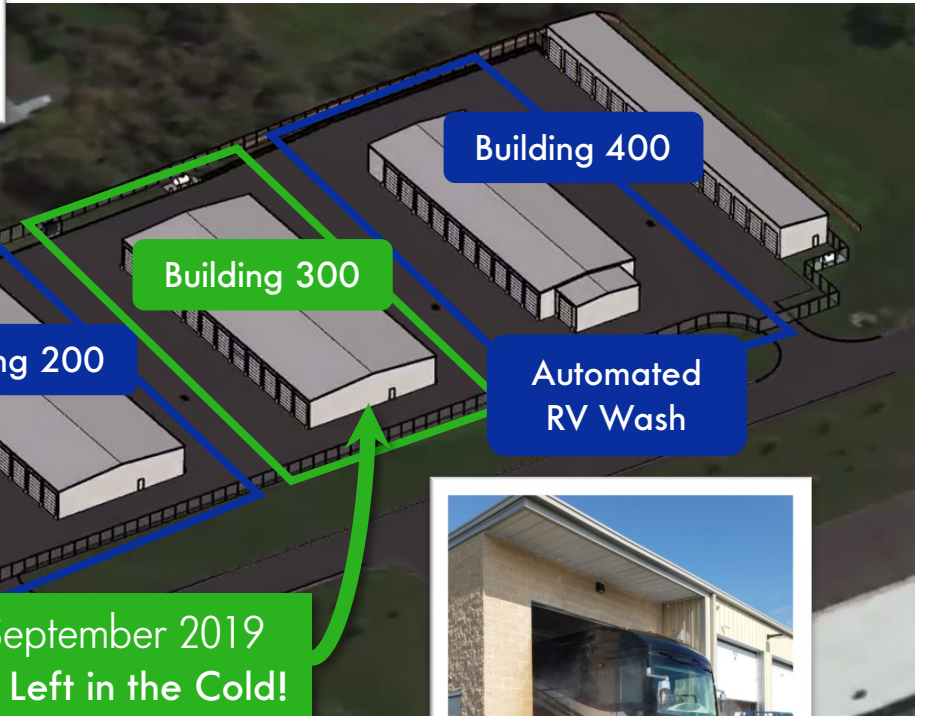

The BEST Home for Your RV

HEAVY DUTY

Indoor Storage for RV • Car • Boat

Phase III: Opening September 2019
Call Now-- Don't Get Left in the Cold!

BUILT BY RVERS

	Rates	
	Monthly	Year Lease Discount
15' x 18'	\$245	\$235
15' x 28'	\$350	\$330
15' x 30' NEW	\$365	\$345
15' x 35' NEW	\$445	\$425
15' x 38'	\$460	\$440
15' x 45' NEW	\$555	\$535
15' x 48'	\$575	\$550
15' x 50' NEW	\$605	\$580
15' x 58'	\$685	\$660

- ✓ 24 Hour Access
- ✓ Individual Units
- ✓ Private, Lockable
- ✓ Extra Wide Aisles
- ✓ Automated RV Wash
- ✓ Dump Station
- ✓ Heat and Electricity
- ✓ Minutes off Turnpike
- ✓ Free Air Station
- ✓ Free Vacuum